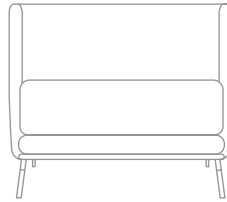

MODELS:

Arlo Lowback also available

Arlo Highback Lounge

AR150

W: 31"
D: 30"
H: 48"
SH: 17"

Arlo Highback Settee

AR250

W: 54"
D: 30"
H: 48"
SH: 17"

Arlo Highback Sofa

AR350

W: 80"
D: 30"
H: 48"
SH: 17"

FINISHES:

Standard Powder Coat Options

Black White Gloss

Leg Options

Solid Ash Wood Solid Walnut Wood White Lacquered Ash Black Lacquered Ash