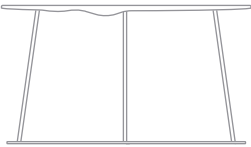

Hightower

The Breeze Collection of coffee and side tables, designed by Monica Förster, was inspired by a soft summer breeze creating small waves in a table cloth, conveying a memory of a lazy summer day. Available in two sizes and two different heights, you can pair Breeze tables together for a fun and interesting combination that adds character to any space. Ash wood top available in Black or White Lazur finish with matching lacquered steel base. Available with or without the “wave” detail.

MODELS:

**Coffee Table
With Wave Detail**

S29523

D: 31.5"
H: 16.25"

**Coffee Table
With Flat Top**

S29524

D: 31.5"
H: 16.25"

**Side Table
With Wave Detail**

S29525

D: 18.25"
H: 19.75"

**Side Table
With Flat Top**

S23526

D: 18.25"
H: 19.75"

FINISHES:

Top Options

White Lazur Ash Wood Black Lazur Ash Wood