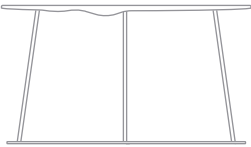

## Hightower

The Breeze Collection of coffee and side tables, designed by Monica Förster, was inspired by a soft summer breeze creating small waves in a table cloth, conveying a memory of a lazy summer day. Available in two sizes and two different heights, you can pair Breeze tables together for a fun and interesting combination that adds character to any space. Ash wood top available in Black or White Lazur finish with matching lacquered steel base. Available with or without the “wave” detail.

MODELS:

**Coffee Table  
With Wave Detail**

S29523

D: 31.5"  
H: 16.25"

**Coffee Table  
With Flat Top**

S29524

D: 31.5"  
H: 16.25"

**Side Table  
With Wave Detail**

S29525

D: 18.25"  
H: 19.75"

**Side Table  
With Flat Top**

S29526

D: 18.25"  
H: 19.75"

FINISHES:

**Top Options**

White      Black Lazur  
Lazur Ash      Ash Wood  
Wood