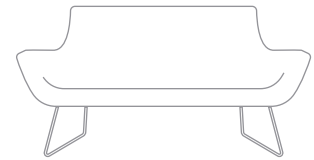

MODELS:

Visit our website for exact model numbers, as they will vary depending on finish/style chosen

Armchair

SA100

W: 23.75"
D: 25"
H: 35.5"
SH: 18"

Barstool

SB300

W: 19"
D: 21"
H: 33.5"
SH: 31"

Lounge Chair

SH-1050

W: 31"
D: 29"
H: 29.5"
SH: 16.5"

Lowback Sofa

S2050

W: 59"
D: 29"
H: 30"
SH: 16.5"

FINISHES:

Base Options