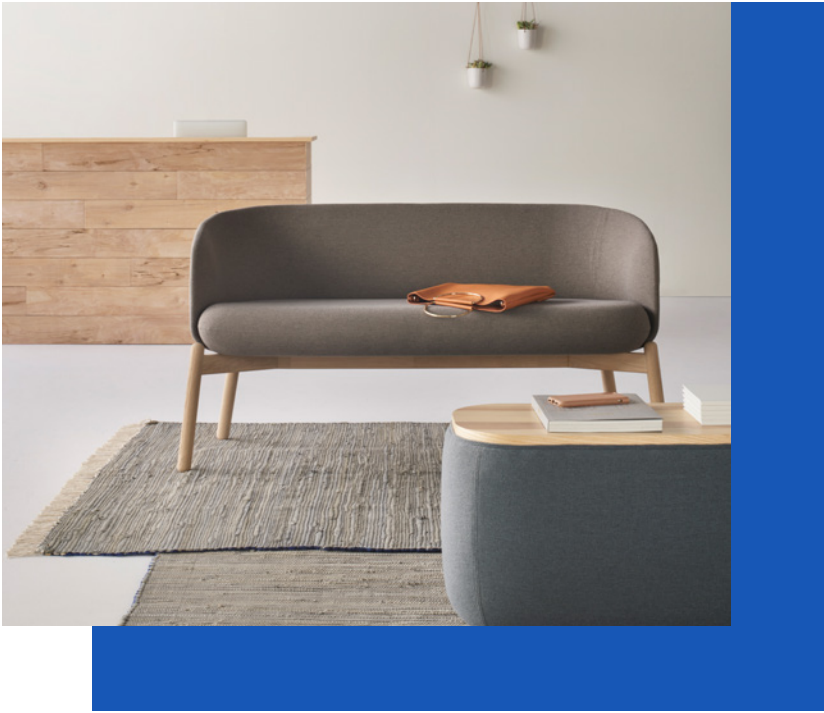

Hightower

The Low Nest Chair and Low Nest Sofa are soft and comfortable lounge pieces with a tight Nordic expression. The soft curves and fluid intersection of the seat and the backrest underlines the quality of the design and production method. The chair and sofa, now available with a wood base suits all kinds of modern spaces and provides a subtle yet distinct expression of Nordic quality and design.

MODELS:

**Low Nest Lounge
Chair Wood**

GZ6300SK

W: 24.8"
H: 29.9"
D: 23.6"
SH: 18.9"

**Low Nest Sofa
Wood**

GZ6400SK

W: 53.1"
H: 29.9"
D: 23.6"
SH: 18.9"